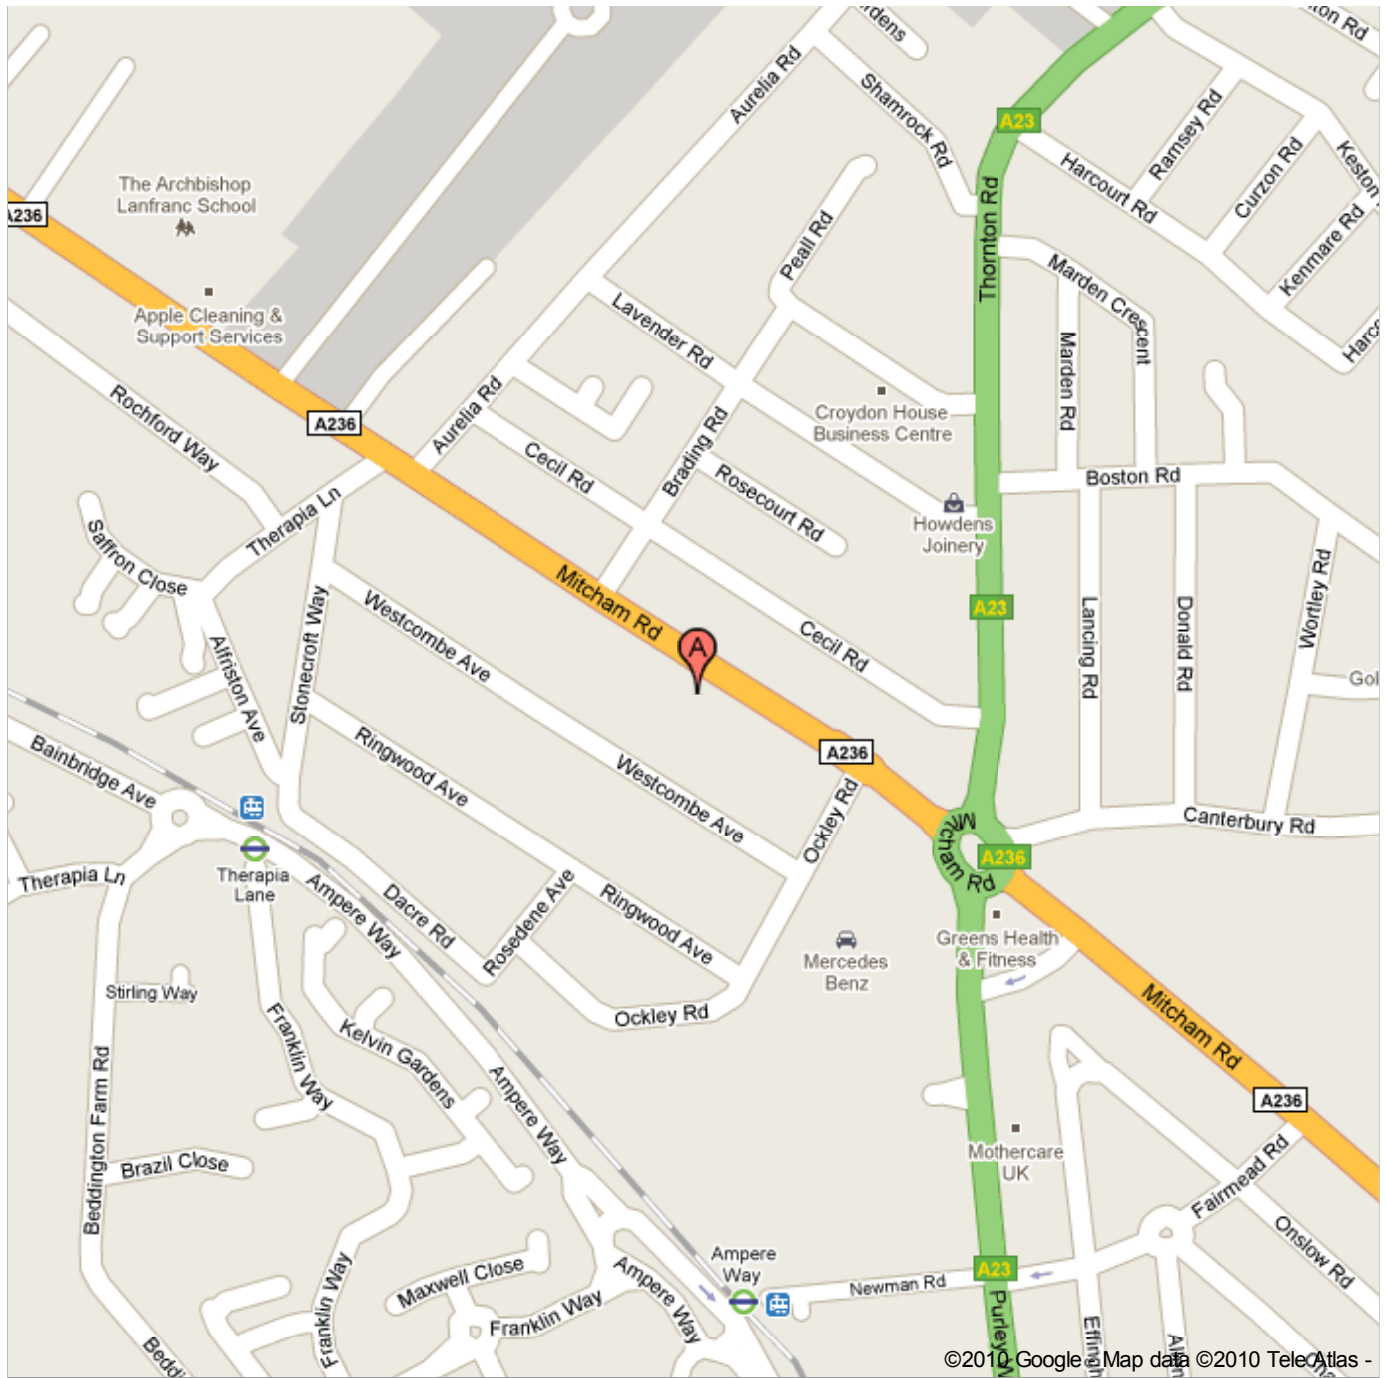

Address **Croydon, Surrey CR0 3HQ**  
**UK**

©2010 Google Map data ©2010 TeleAtlas